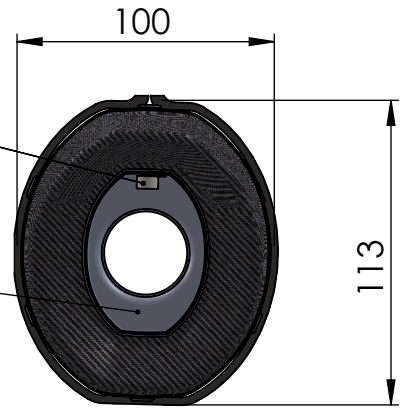

.Grower Ø5 cod.202286
.Allen screw M5x8 T.B.E.I inox
cod.204080

dB-killer n.53
Cod.308506801

LV One CARBON EVO
medium-Short silencer Øi 50
Cod.3014124482

Carbon bracket FM4S
Cod.307572505

Knurled collar nut M8
Cod.200298

Pipe N°1074
Cod.3014124201

Busher 40X32X30
LGR/F
Cod.203532

Strap in stainless
steel Ø41
Cod.300041530

Aluminium spacer
-for allen screw M8-
Cod.204321

Allen screw M8X40
T.C.Z.B.
Cod.200993

Short helical spring
tensile
Cod.204387

Short tube in
silicon rubber
Cod.204412

Art. 14125E

YAMAHA MT25 '15 - MT03 '15 - R25 '14/'15 - R3 '14/'15

SLIP-ON - LV ONE CARBONIO EVO - Passaggio STANDARD